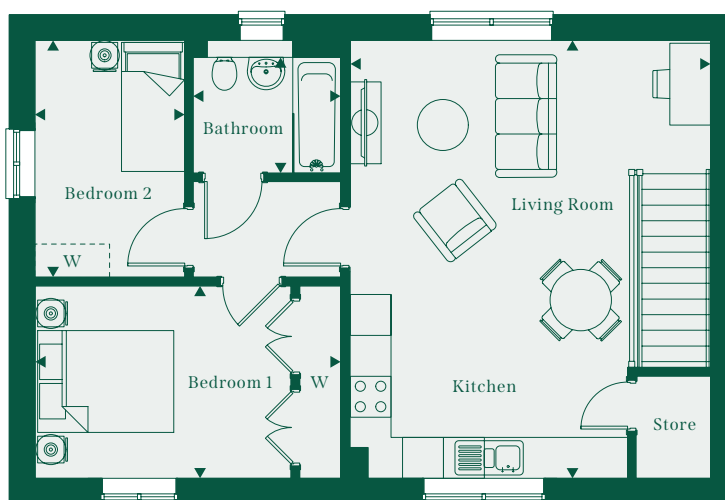

Plot 8

Two bedroom apartment

CGI indicative only

Living/Kitchen/Dining Room	5.29m X 6.43m	17'4" X 21'1"
Bedroom 1	3.76m X 2.83m	12'4" X 9'3"
Bedroom 2	2.20m X 3.48m	7'3" X 11'5"
Bathroom	2.16m X 1.95m	7'1" X 6'5"
TOTAL	70.44 sq m	758 sq ft

W = Built-in wardrobe for Bedroom 1

W = Position suggestions for freestanding wardrobes

FORESTERS