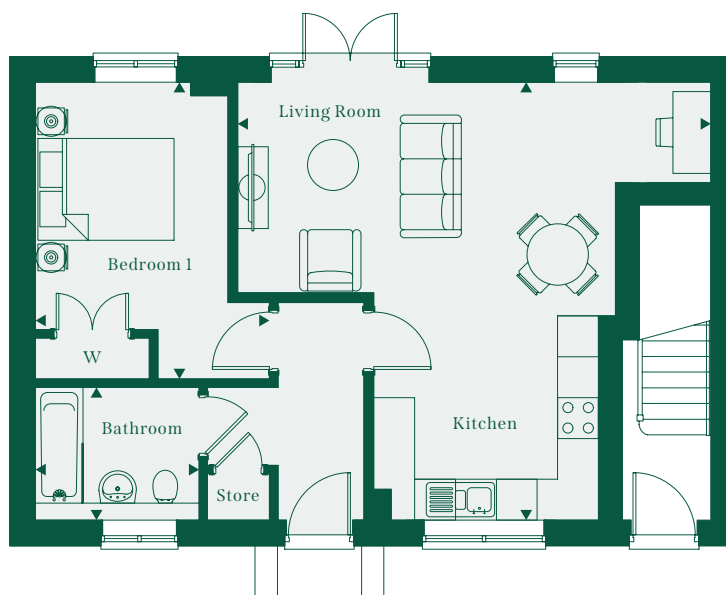

Plot 9

One bedroom apartment

CGI indicative only

Living/Kitchen/Dining Room	5.89m X 6.43m	19'4" X 21'1"
Bedroom 1	2.83m X 4.36m	9'4" X 14'4"
Bathroom	2.40m X 1.95m	7'11" X 6'5"
TOTAL	57 sq m	613 sq ft

W = Built-in wardrobe