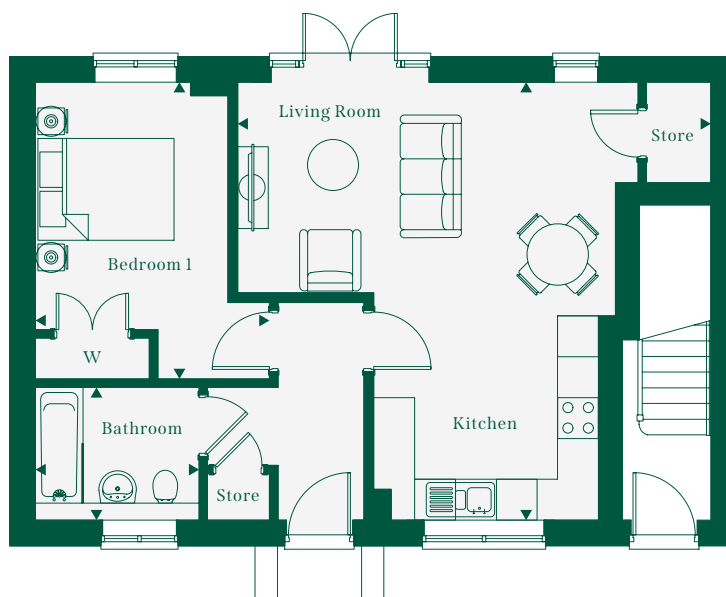

Plot 9

One bedroom apartment

CGI indicative only

Living/Kitchen/Dining Room	5.89m X 6.43m	19'4" X 21'1"
Bedroom 1	2.83m X 4.36m	9'4" X 14'4"
Bathroom	2.40m X 1.95m	7'11" X 6'5"
TOTAL	57 sq m	613 sq ft

W = Built-in wardrobe